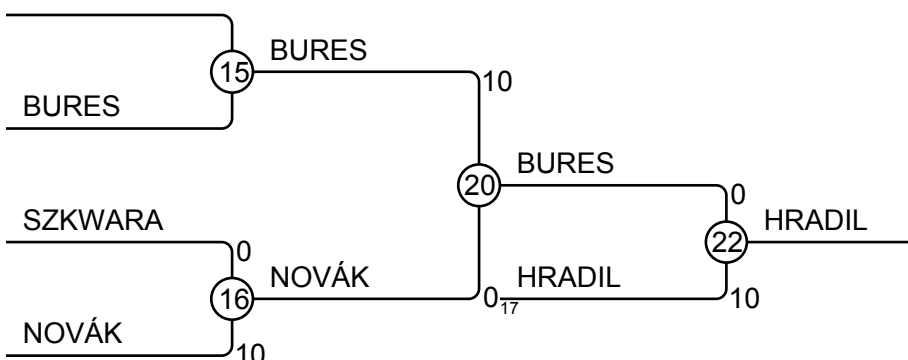

PRAZSKY POHAR 28.05.2016 PRAHA MU18-55

Competitors: 13

Results

Pos	Name
1	MARTIN HANAK, SK JUDO TEPLICE
2	LUKAS KREMLA, SK JUDO TEPLICE
3	PETR HRACEK, JUDO Příbram
3	DAVID HRADIL, JC PLZEN
5	ALEXANDER SOJKA, TORI BRNO
5	MATEJ BURES, JUDO CHOMUTOV
7	TADEAS CEROVSKY, SKP JUDO JICIN
7	Lukáš NOVÁK, SKP Benešov