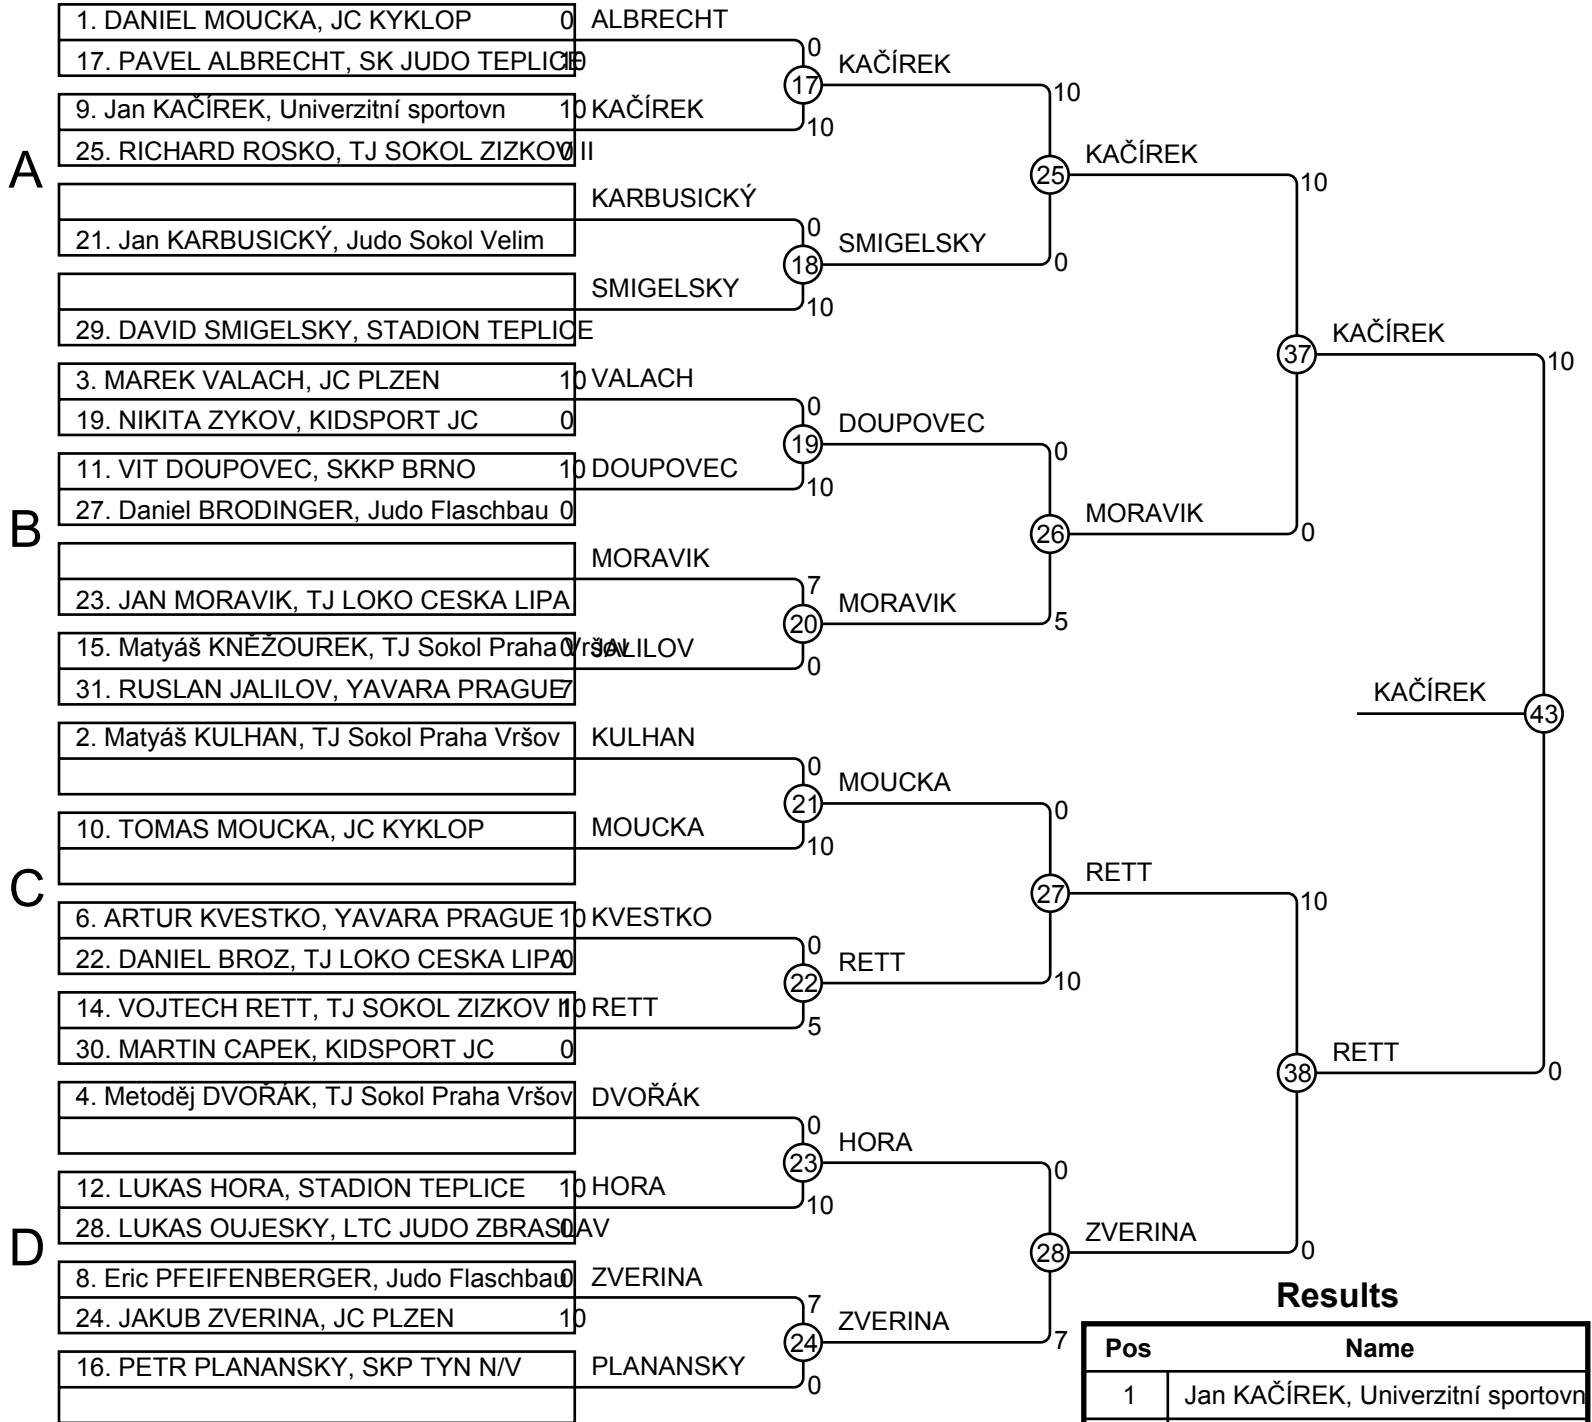

PRAZSKY POHAR 28.05.2016 PRAHA MU13-38

Competitors: 25