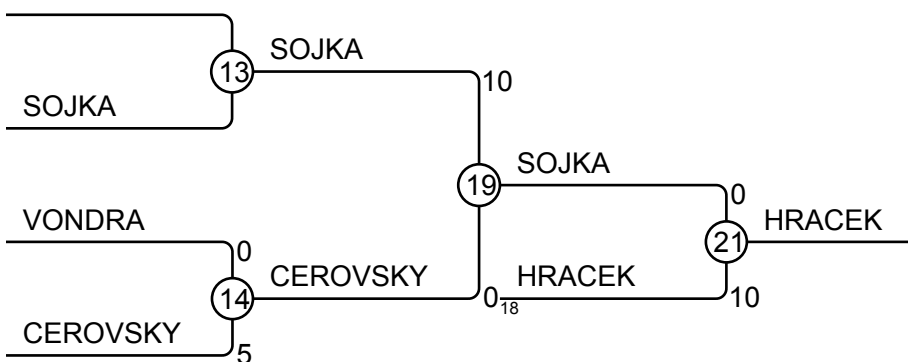

PRAZSKY POHAR 28.05.2016 PRAHA MU18-55

Competitors: 13

Results

Pos	Name
1	MARTIN HANAK, SK JUDO TEPLICE
2	LUKAS KREMLA, SK JUDO TEPLICE
3	PETR HRACEK, JUDO Příbram
3	DAVID HRADIL, JC PLZEN
5	ALEXANDER SOJKA, TORI BRNO
5	MATEJ BURES, JUDO CHOMUTOV
7	TADEAS CEROVSKY, SKP JUDO JICIN
7	Lukáš NOVÁK, SKP Benešov