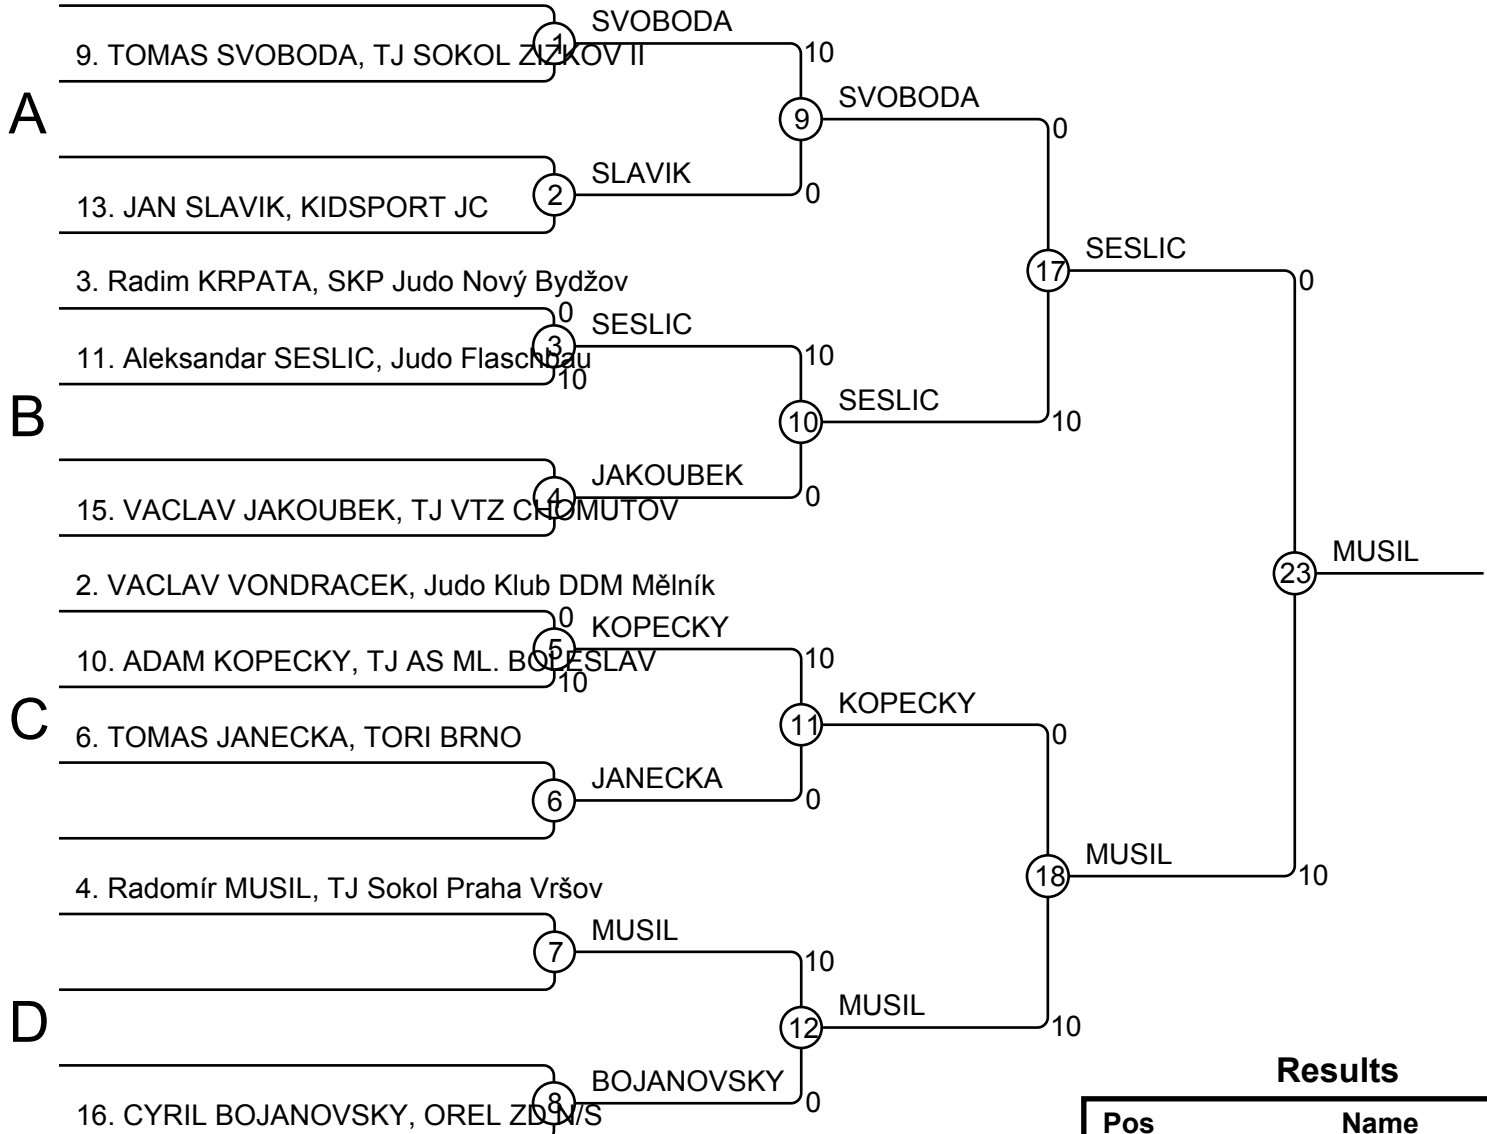

PRAZSKY POHAR 28.05.2016 PRAHA MU18-60

Competitors: 10

Results

Pos	Name
1	Radomir MUSIL, TJ Sokol Praha Vršov
2	Aleksandar SESLIC, Judo Flaschbau
3	ADAM KOPECKY, TJ AS ML. BOLES
3	TOMAS JANECKA, TORI BRNO
5	Radim KRATA, SKP Judo Nový Bydžov
5	TOMAS SVOBODA, TJ SOKOL ZIZKOV II
7	JAN SLAVIK, KIDSPORT JC
7	CYRIL BOJANOVSKY, OREL ZD N/S